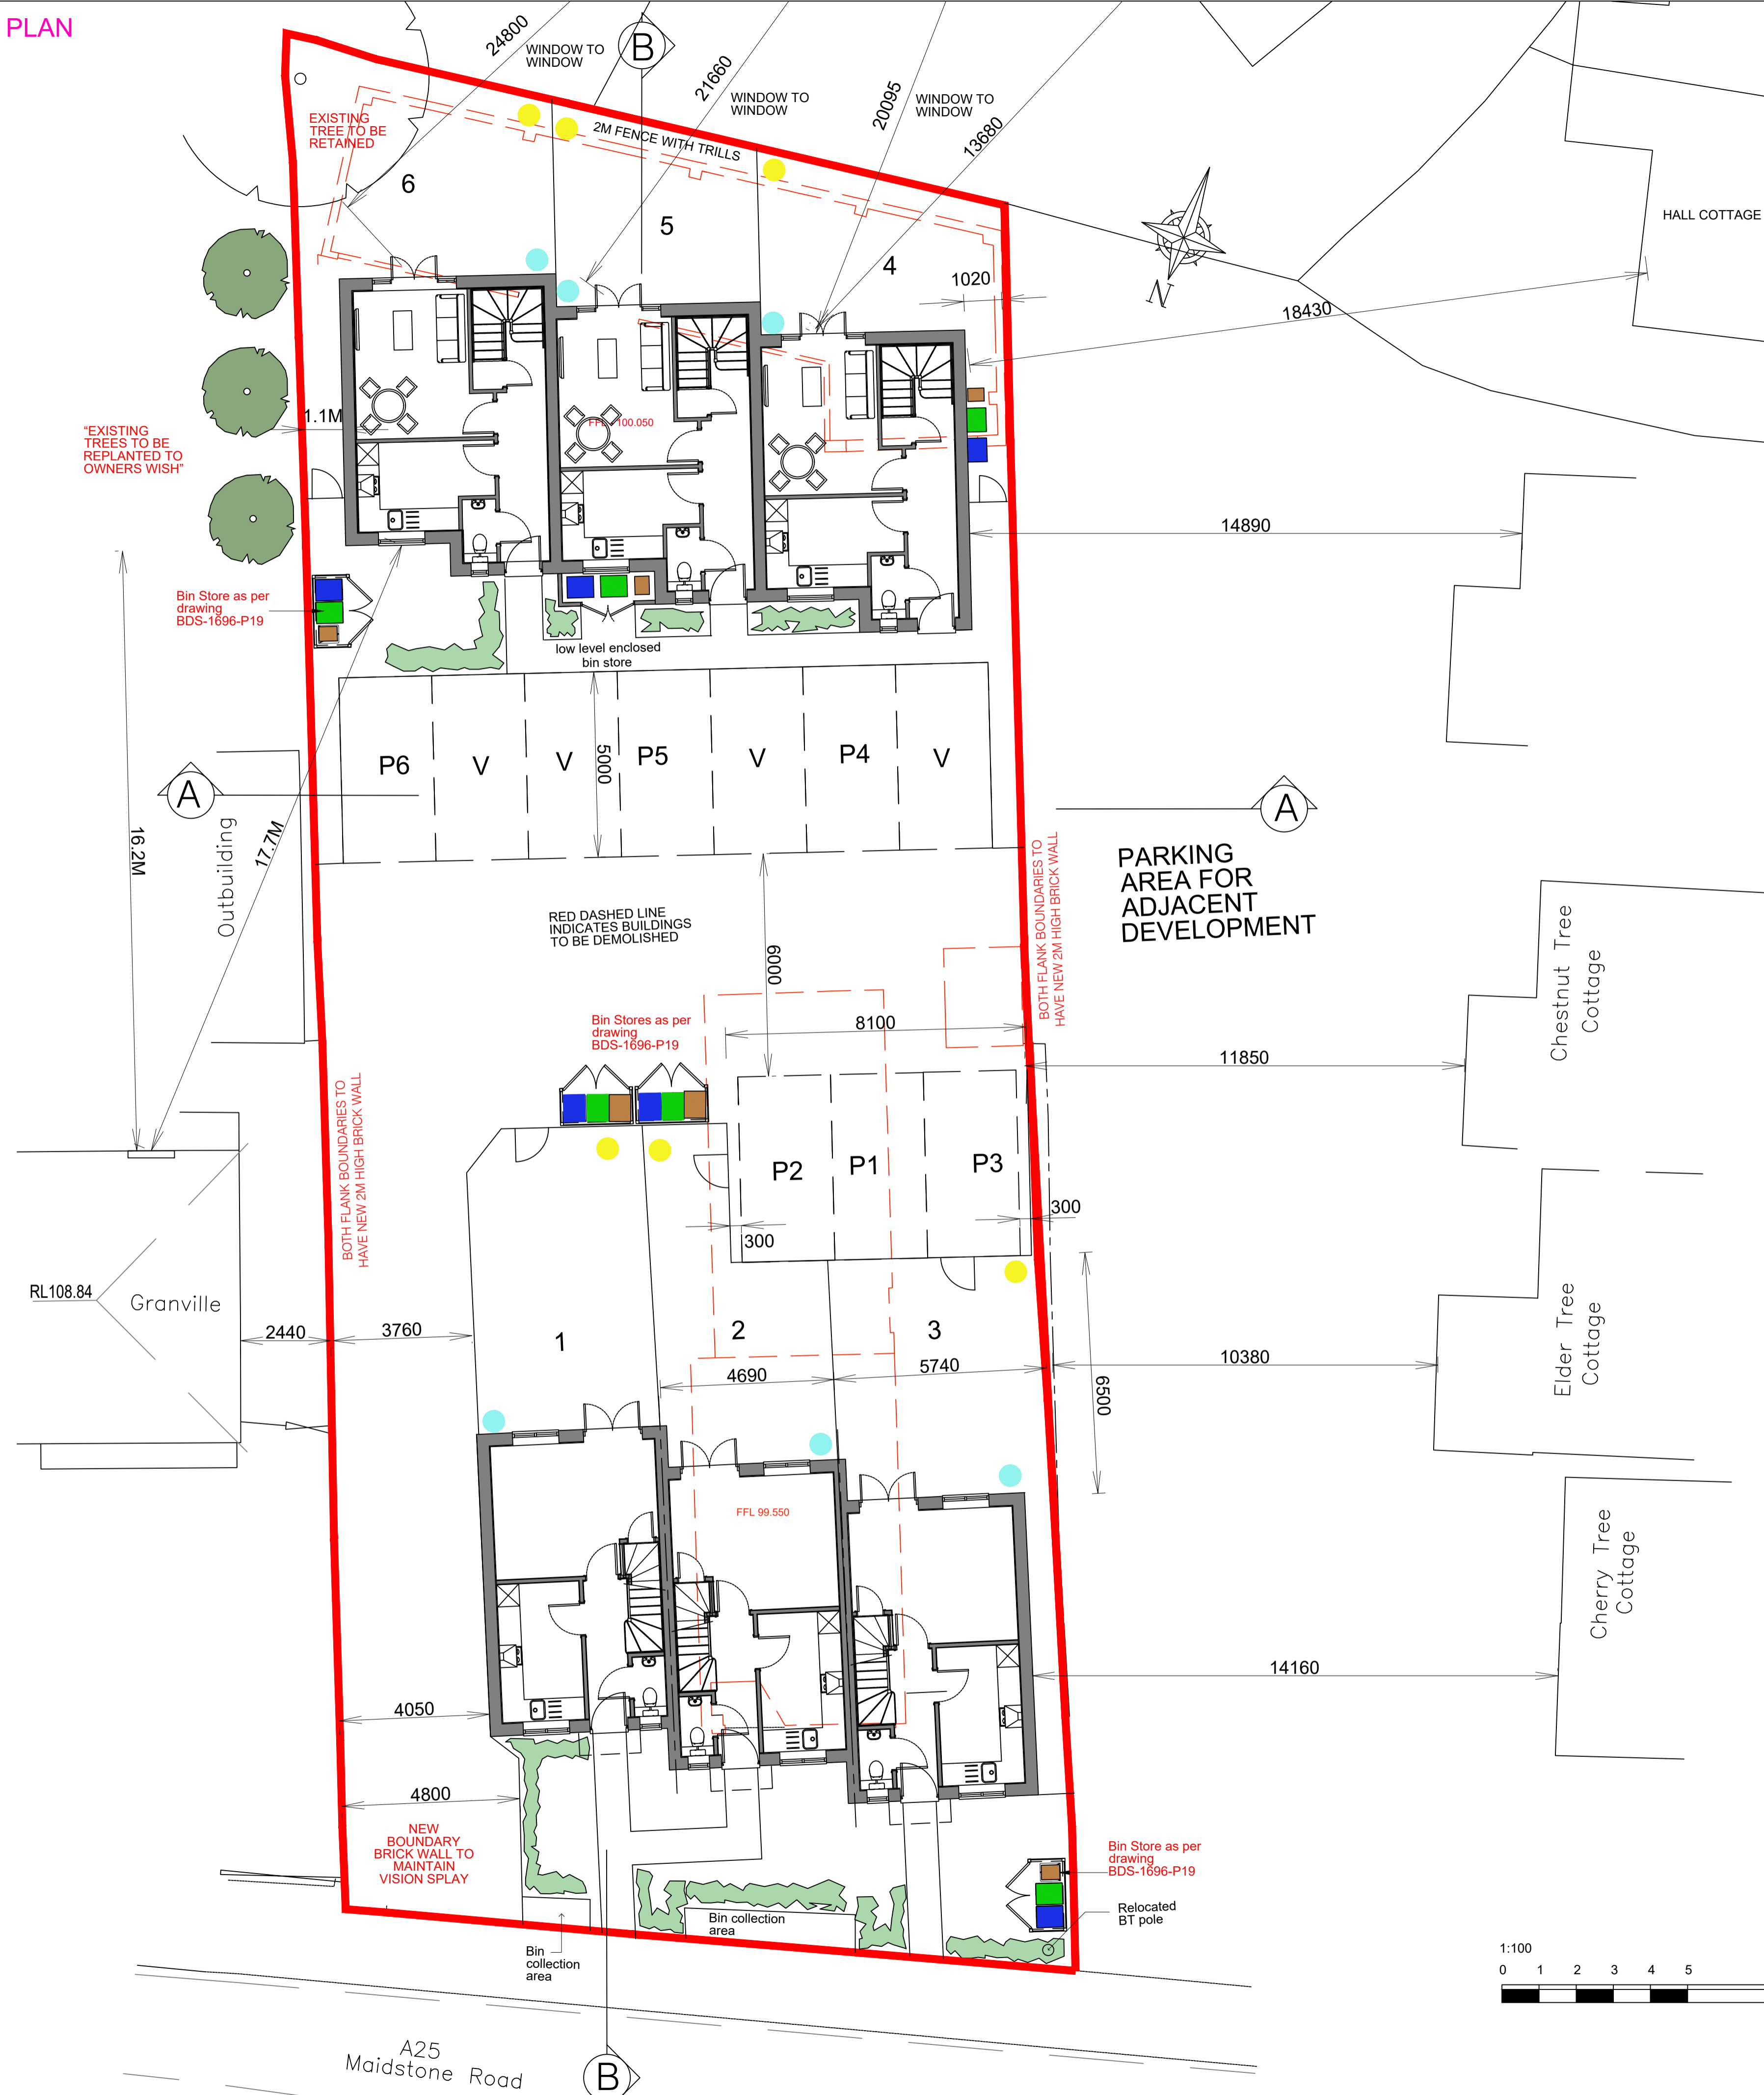

PROPOSED SITE PLAN

KEY

- General Waste Bin
- Recycling Bin
- Food caddy
- Compost Bin
- Rainwater Butt
- Cycle Storage

Front elevation of wall and piers to boundaries
Scale 1:20

Plan of wall and piers
Scale 1:20

JOB TITLE THE OLD DAIRY MAIDSTONE ROAD PLATT TN15 8JJ		DRAWING TITLE PROPOSED SITE PLAN	
SCALE 1:100@A1	DRAWING NUMBER BDS-1696-P14	DATE APRIL 21	REVISION E