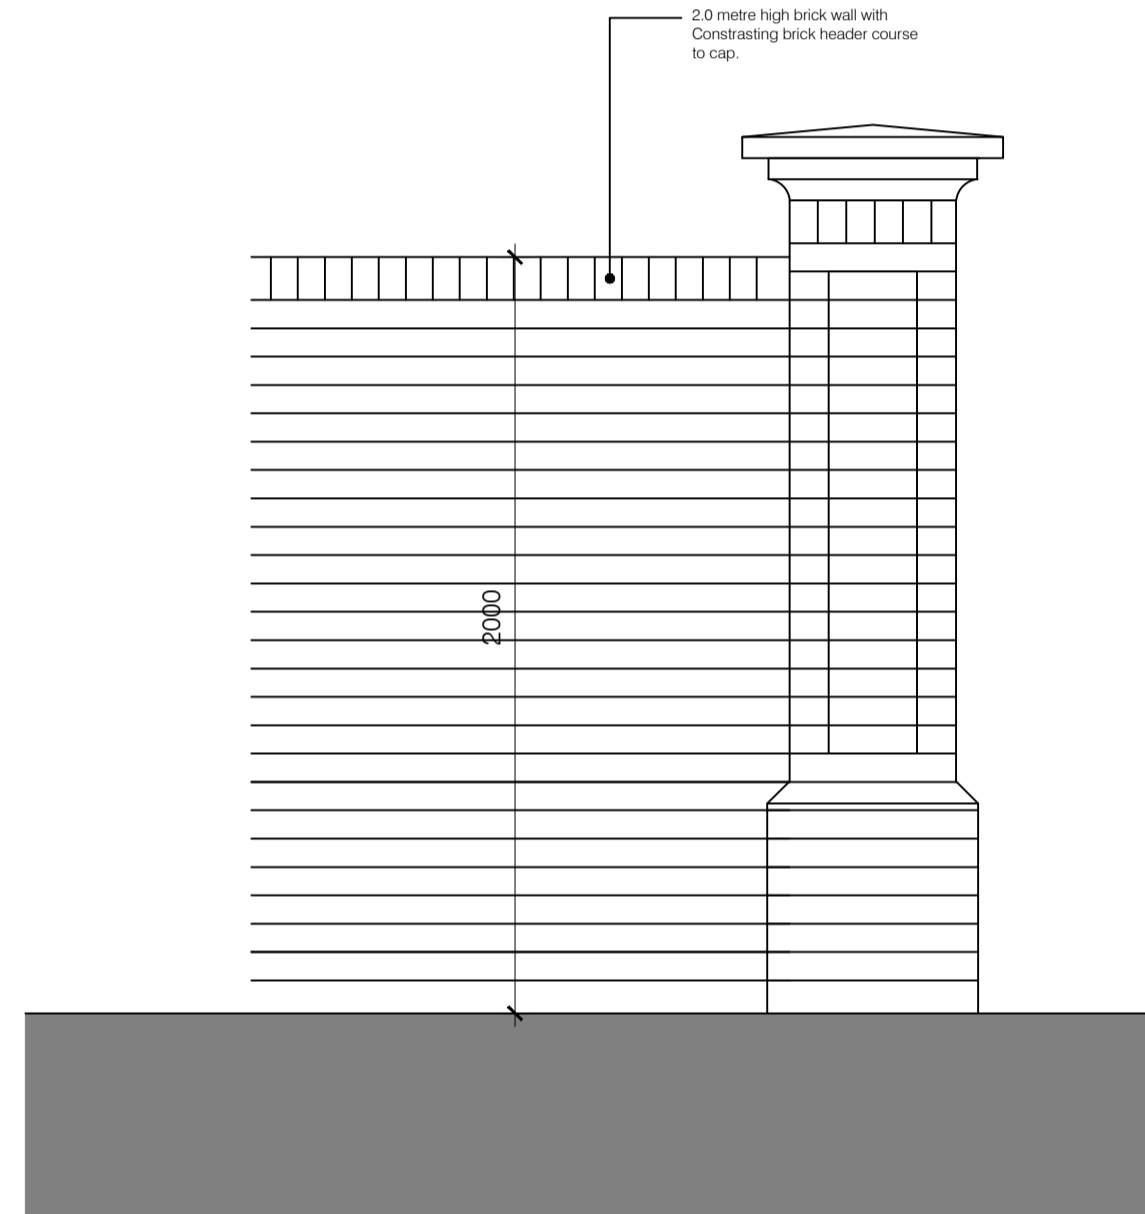

PROPOSED SITE PLAN

KEY

- General Waste Bin
- Recycling Bin
- Food caddy
- Compost Bin
- Rainwater Butt
- Cycle Storage

Front elevation of wall and piers to boundaries
Scale 1:20

Plan of wall and piers
Scale 1:20

JOB TITLE THE OLD DAIRY MAIDSTONE ROAD PLATT TN15 8JJ		DRAWING TITLE PROPOSED SITE PLAN	
SCALE 1:100@A1	DRAWING NUMBER BDS-1696-P14	DATE APRIL 21	REVISION E