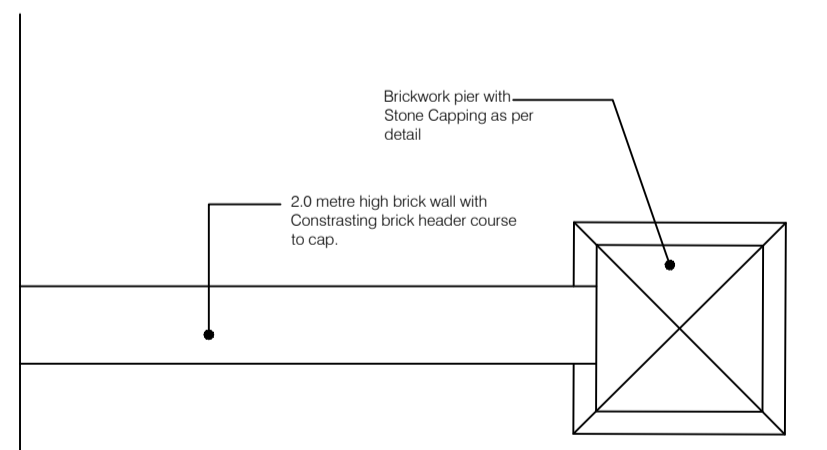

PROPOSED SITE PLAN

KEY

- General Waste Bin
- Recycling Bin
- Food caddy
- Compost Bin
- Rainwater Butt
- Cycle Storage

Front elevation of wall and piers to boundaries
Scale 1:20

Plan of wall and piers
Scale 1:20

JOB TITLE THE OLD DAIRY MAIDSTONE ROAD PLATT TN15 8JJ		DRAWING TITLE PROPOSED SITE PLAN	
SCALE 1:100@A1	DRAWING NUMBER BDS-1696-P14	DATE APRIL 21	REVISION E